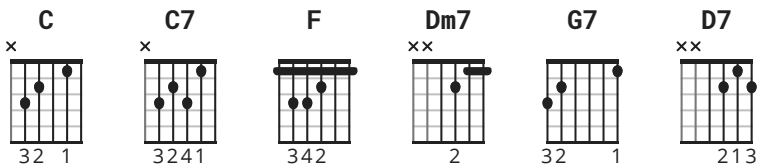

Linda On My Mind chords by Conway Twitty

Tuning: E A D G B E

CHORDS

Performed By Conway Twitty

Written By Conway Twitty

Album: Linda On My Mind

Transcribed By: Kenneth Wilber (jsenter@wpe.com)

(or use capo at 2nd fret and play G, C, Am7, A7, D)

Chorus:

C **C7**
Now I'm lying here with Linda on my mind
F **C**
And next to me might soon to be the one I left behind
C7
And lord it's killing me to see her crying
F **Dm7** **G7**
She know's I'm lying here beside here beside her
C
with Linda on my mind

C **C7**
Yes I know that I once loved her and I placed no one above her
F **C**
And I never thought I'd ever set her free
F **C**
But it just wasn't in my plan, the way Linda squeezed my hand
D7 **G7**
The first time that I held her close as she danced with me

G7 **C**
She said I've loved you for a long time,
C7
But you're married to a friend of mine
F **C**
And I try hard to never let it show,
F **C** **C7** **F**
But my love for you is stronger, I can't hide it any longer
C **Dm7** **G7** **C**
And so I thought I'd better let you know